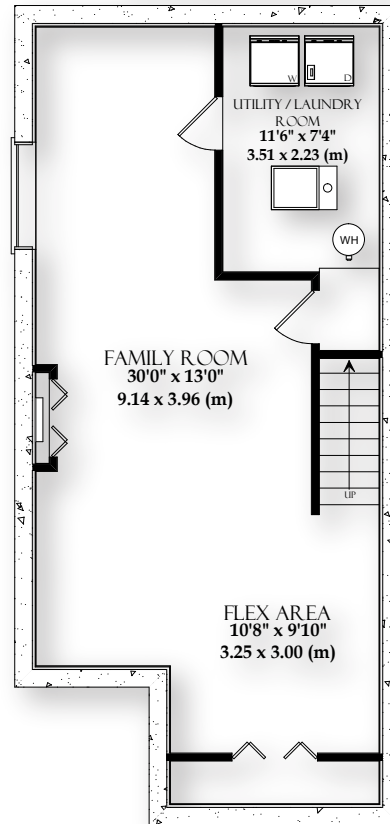

211, CRANBERRY GREEN SE

TOTAL - **1300.72 Sq.Ft. / 120.83 m²**

MAIN LEVEL - **639.00 Sq.Ft. / 59.36 m²**

UPPER LEVEL - **661.72 Sq.Ft. / 61.47 m²**

BASEMENT - **458.51 Sq.Ft. / 42.59 m²**

ERIK ROSS / 403.808.9996
DISCOVER REAL ESTATE