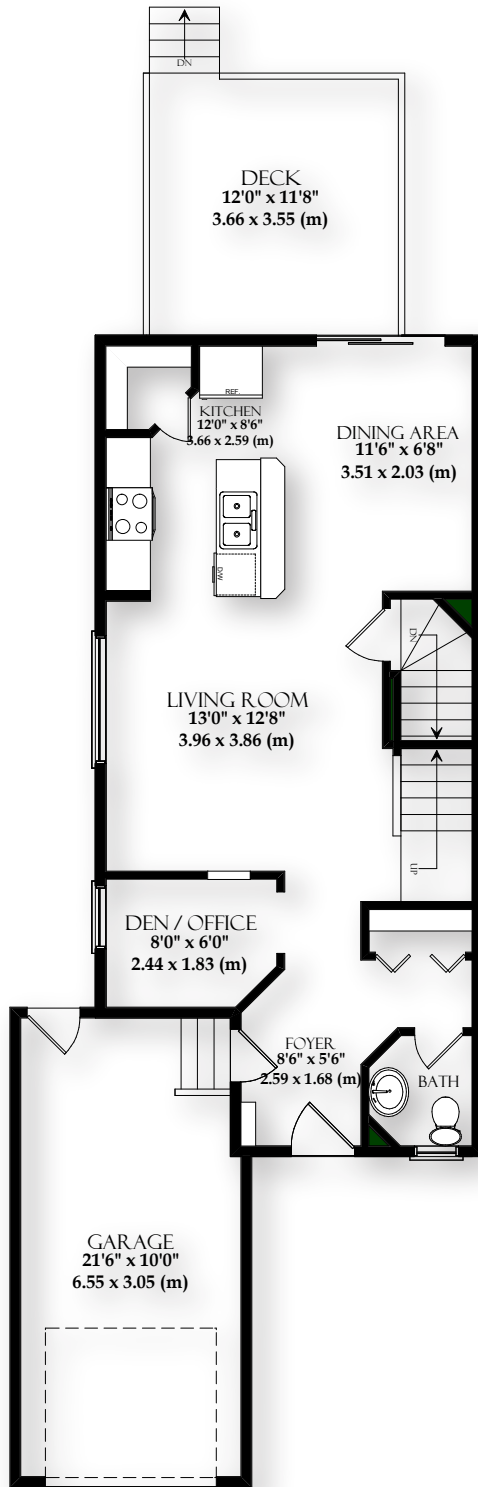

211, CRANBERRY GREEN SE

TOTAL - **1300.72 Sq.Ft. / 120.83 m²**

MAIN LEVEL - **639.00 Sq.Ft. / 59.36 m²**

UPPER LEVEL - **661.72 Sq.Ft. / 61.47 m²**

BASEMENT - **458.51 Sq.Ft. / 42.59 m²**

ERIK ROSS / 403.808.9996
DISCOVER REAL ESTATE