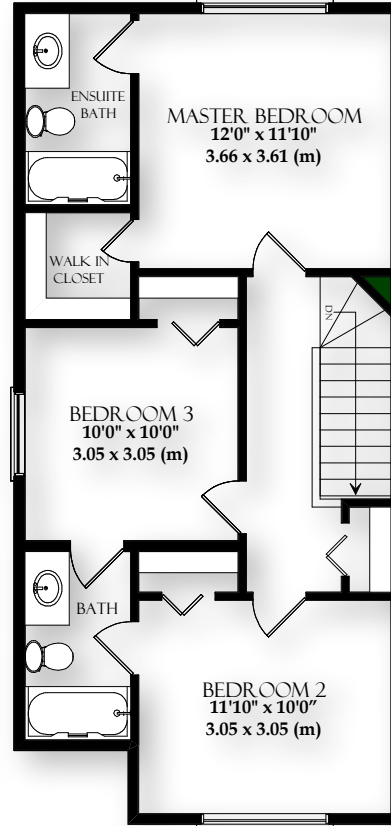

211, CRANBERRY GREEN SE

TOTAL - **1300.72 Sq.Ft. / 120.83 m²**

MAIN LEVEL - **639.00 Sq.Ft. / 59.36 m²**

UPPER LEVEL - **661.72 Sq.Ft. / 61.47 m²**

BASEMENT - **458.51 Sq.Ft. / 42.59 m²**

ERIK ROSS / 403.808.9996
DISCOVER REAL ESTATE